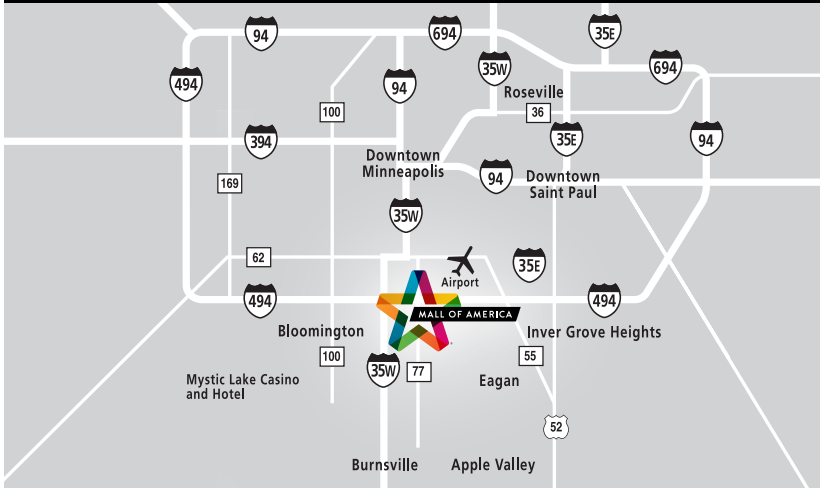

## COUPONS BELOW

**PLAN YOUR TRIP, FIND DISCOUNTS + MORE INFO AT [MALLOFAMERICA.COM](http://MALLOFAMERICA.COM)**

Mall of America® is the largest retail and entertainment destination in North America. With over 520 retailers, 50 dining options, 16 attractions and a JW Marriott + Radisson Blu conveniently connected to the Mall, it's all here.

**nickelodeon  
UNIVERSE**

MINNESOTA

## BLOOMINGTON, MN

- Parking at Mall of America® is free
- Valet service available at multiple locations
- Light Rail Transit connects Mall of America to MSP International Airport, downtown Minneapolis + downtown St. Paul
- City bus + taxi service available, as well as complimentary shuttles from area hotels
- Stay at hotels JW Marriott or Radisson Blu, both conveniently connected to the Mall