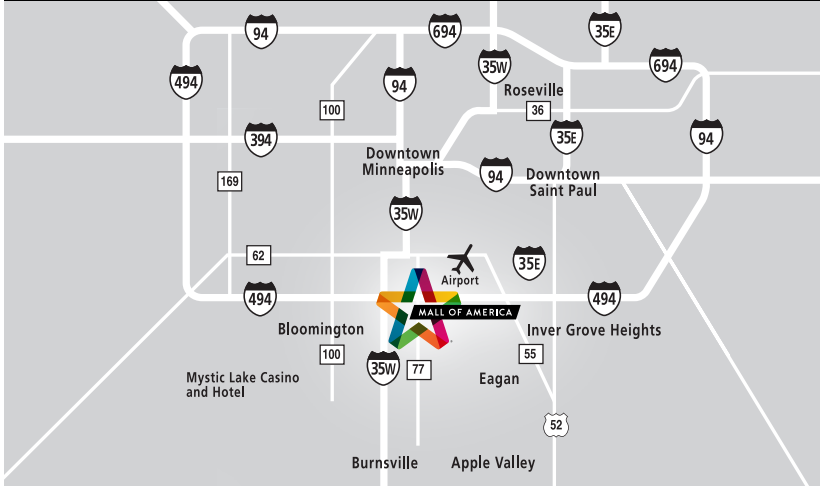

## COUPONS BELOW

**PLAN YOUR TRIP, FIND DISCOUNTS + MORE INFO AT [MALLOFAMERICA.COM](http://MALLOFAMERICA.COM)**

Mall of America® is the largest retail and entertainment destination in North America. With over 520 retailers, 50 dining options, 16 attractions and a JW Marriott + Radisson Blu conveniently connected to the Mall, it's all here.

NICKELODEON UNIVERSE® | SEA LIFE® MINNESOTA AQUARIUM  
CRAYOLA EXPERIENCE | THE ESCAPE GAME  
FLYOVER AMERICA | THE VOID | LEGO® STORE

**nickelodeon  
UNIVERSE**

## BLOOMINGTON, MN

- Parking at Mall of America® is free
- Valet service available at multiple locations
- Light Rail Transit connects Mall of America to MSP International Airport, downtown Minneapolis + downtown St. Paul
- City bus + taxi service available, as well as complimentary shuttles from area hotels
- Stay at hotels JW Marriott or Radisson Blu, both conveniently connected to the Mall