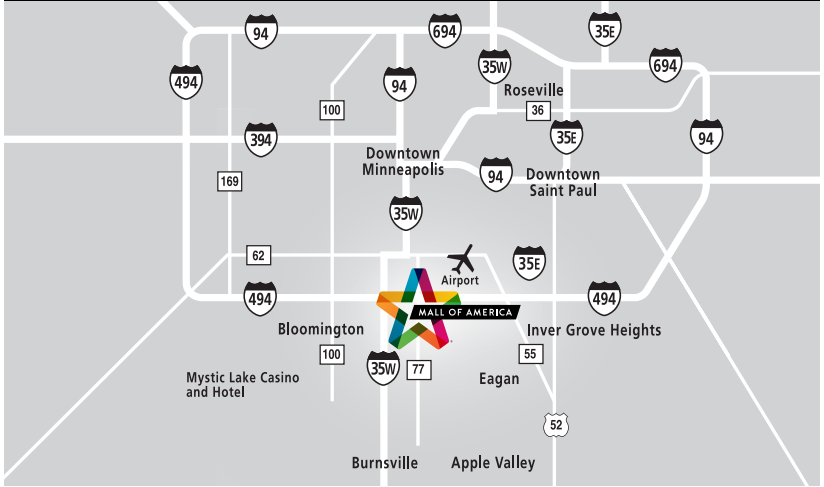

BLOOMINGTON, MN

- Parking at Mall of America® is free
- Valet service available at multiple locations
- Light Rail Transit connects Mall of America to MSP International Airport, downtown Minneapolis + downtown St. Paul
- City bus + taxi service available, as well as complimentary shuttles from area hotels
- Stay at hotels JW Marriott or Radisson Blu, both conveniently connected to the Mall

HOLD 5.6 MILLION SQUARE FEET IN THE PALM OF YOUR HAND

DOWNLOAD THE MALL OF AMERICA® MOBILE APP!

- Map your route and find your way
- Organize your trip using My List
- Text our digital concierge
- Remember where you parked