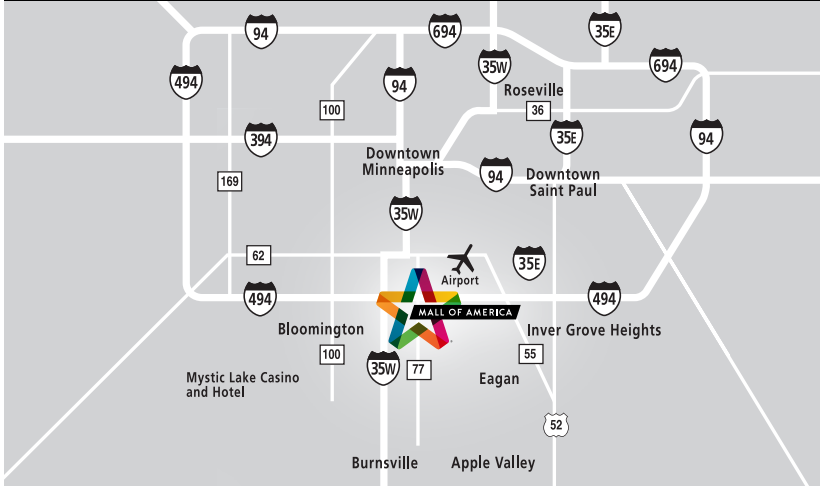

## COUPONS BELOW

PLAN YOUR TRIP, FIND DISCOUNTS + MORE INFO AT [MALLOFAMERICA.COM](http://MALLOFAMERICA.COM)

Mall of America® is the largest retail and entertainment destination in North America. With over 520 retailers, 50 dining options, 16 attractions and a JW Marriott + Radisson Blu conveniently connected to the Mall, it's all here.

### 50% OFF

MALL OF AMERICA® COUPON BOOK

Featuring over 250 offers at stores, restaurants and attractions, including three valuable Nickelodeon Universe® discounts. More than thousands in combined savings! Redeem at any Mall of America® Gift Store. Valid through December 31, 2020.

**nickelodeon**  
**UNIVERSE**

## BLOOMINGTON, MN

- Parking at Mall of America® is free
- Valet service available at multiple locations
- Light Rail Transit connects Mall of America to MSP International Airport, downtown Minneapolis + downtown St. Paul
- City bus + taxi service available, as well as complimentary shuttles from area hotels
- Stay at hotels JW Marriott or Radisson Blu, both conveniently connected to the Mall