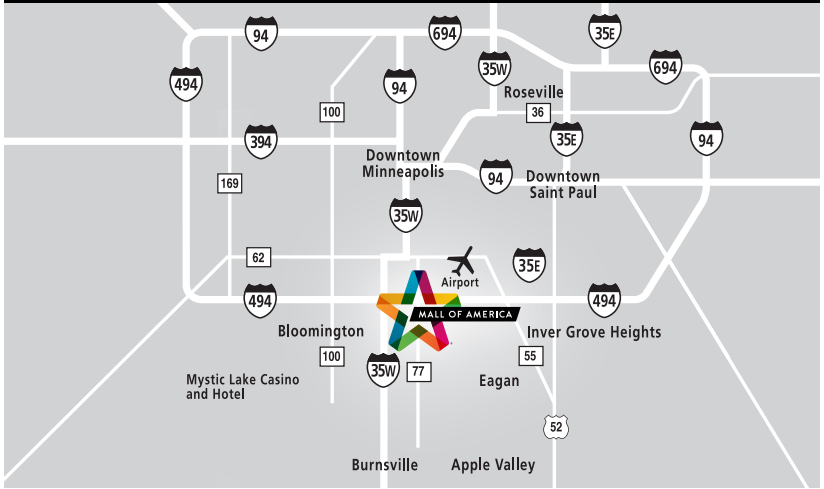

## COUPONS BELOW

**PLAN YOUR TRIP, FIND DISCOUNTS + MORE INFO AT [MALLOFAMERICA.COM](http://MALLOFAMERICA.COM)**

Mall of America® is the largest retail and entertainment destination in North America. With over 520 retailers, 50 dining options, 16 attractions and a JW Marriott + Radisson Blu conveniently connected to the Mall, it's all here.

**nickelodeon  
UNIVERSE**

## BLOOMINGTON, MN

- Parking at Mall of America® is free
- Valet service available at multiple locations
- Light Rail Transit connects Mall of America to MSP International Airport, downtown Minneapolis + downtown St. Paul
- City bus + taxi service available, as well as complimentary shuttles from area hotels
- Stay at hotels JW Marriott or Radisson Blu, both conveniently connected to the Mall