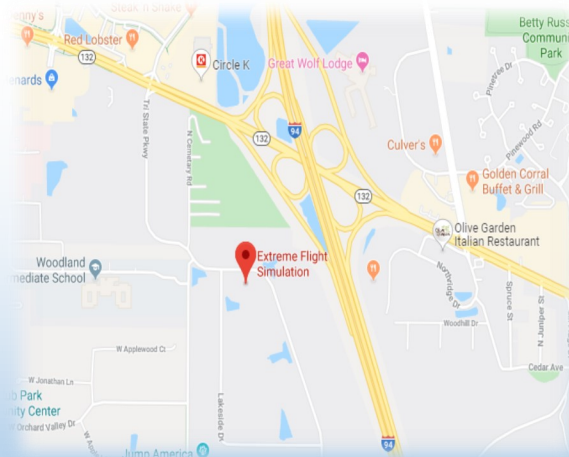

OPEN DAILY

MONDAY	10AM—6PM
TUESDAY	10AM—7PM
WEDNESDAY	10AM—7PM
THURSDAY	9AM—8PM
FRIDAY	9AM—9PM
SATURDAY	9AM—9PM
SUNDAY	9AM—6PM

HOURS SUBJECT TO CHANGE

**1350 TRI STATE PARKWAY
SUITE 128
GURNEE, IL 60031**