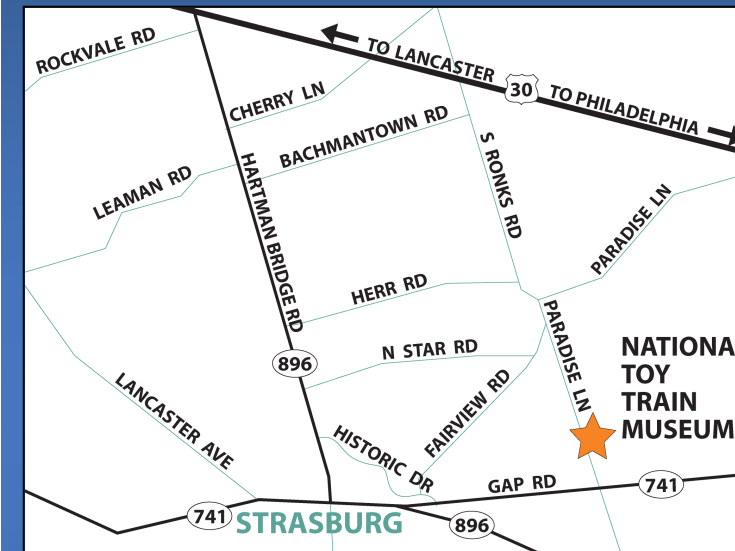

Date of Birth: ____/____/____ Have you been a member previously? Yes No

You may be eligible to get your old number back

I hereby subscribe to the purposes, policies and duties of its members as described in the bylaws of the Train Collectors Association™ (TCA). I also understand and agree to the admission procedures. I agree to comply with all of the rules and regulations of the TCA and its Divisions and Chapters in effect from time to time, specifically including all the rules and regulations of all TCA committees and any actions and rulings of all TCA Committees. I also agree that all items sold by me to any TCA Member or at any TCA-sponsored meet shall be sold on the basis that I represent that all such items are authentic and in the manufacturer's original condition unless I have caused any such item to be appropriately marked as a restoration or reproduction .

Applicant Signature: _____

Date of application: ____/____/____

Check # _____

Credit Card: VISA Mastercard Discover American Express

Card Number: _____ Exp. Date ____/____/____ Security Code: _____

Come see our collection of toy trains from the 1800s to the present!

The National Toy Train Museum Strasburg, PA

Visit the Museum and Library (located next to the Red Caboose Motel and just a short distance from the Strasburg Railroad)

PO Box 248
Strasburg, PA 17579
Tel: 717-687-8976
Fax: 717-687-0742

GPS and Mapquest Address:
300 Paradise Lane
Ronks, PA 17572

The Museum is Open:

HOURS: 10:00 am to 5:00 pm*

*No one admitted one half hour before closing

APRIL & MAY:

Open Saturday and Sunday only

MEMORIAL DAY TO LABOR DAY:

Open daily

SEPTEMBER THROUGH DECEMBER:

Open Saturday and Sunday only

Holiday Hours—We're Open:

*Friday through Monday on Easter, Memorial Day, Labor Day, Columbus Day and Thanksgiving

*December 26 through December 31

For a full calendar including special events, please visit us at

www.nttmuseum.org

The Train Collectors Association™

Invites You To Visit Our

National Toy Train

Museum &

Reference Library

In Historic Strasburg, PA