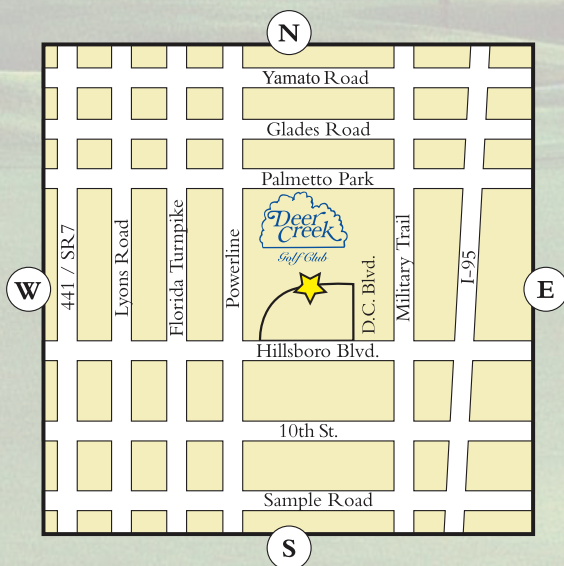

www.deercreekflorida.com

18-Hole Championship Golf Course
Rated 4 Stars By *Golf Digest*
Best Conditioned Course in South Florida
State-of-the-Art GPS System
Club Rentals Available
Natural Grass Practice Facilities
Award Winning Golf Shop
PGA Professional Staff
Meeting and Banquet Facilities
Deer Creek Bar & Grille and Snack Bar
AM / PM / Twilight Rates

*Conveniently located off I-95 between
West Palm Beach and Fort Lauderdale,
on the border of Boca Raton.*

Directions: From I-95, take Exit 42B (Hillsboro Blvd.) west 1 mile. Turn right on Deer Creek Blvd. Turn left on Country Club Blvd. Deer Creek is 1/8 mile on right.