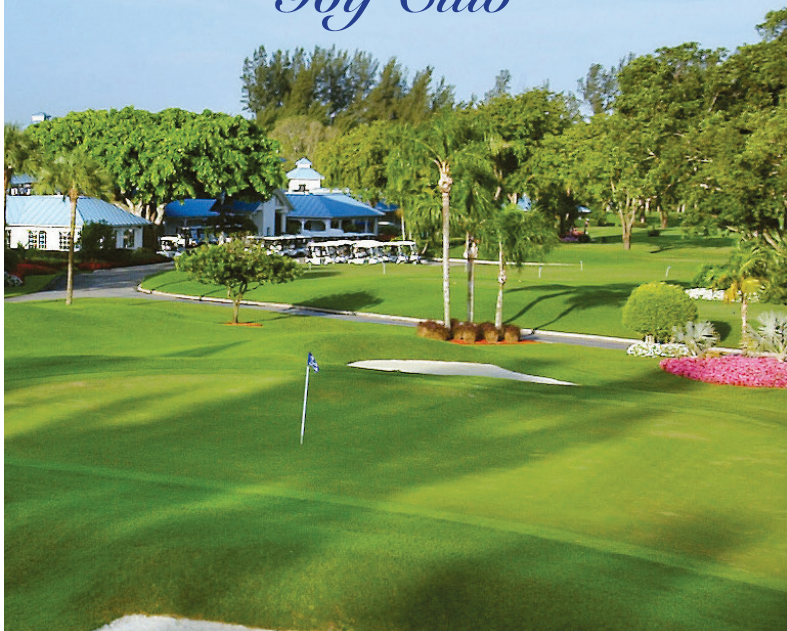

GOLF

OPEN TO THE PUBLIC

*Deer
Creek*
Golf Club

$10 OFF

*Cannot be combined with any
other discount or promotion.
$5.00 Off Twilight*

$10 OFF

Golf Club Rentals

954-421-5550

www.deercreekflorida.com