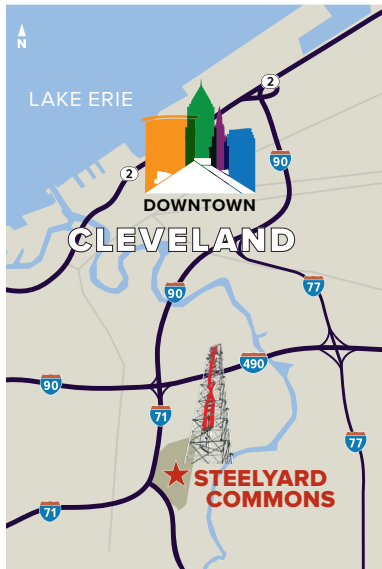

APPLEBEE'S

BURGER KING

CHIPOTLE

FIVE GUYS

GUTHRIE'S CHICKEN

IHOP

PANDA EXPRESS

PENN STATION

STARBUCKS
COMING SOON

STEAK 'N SHAKE

TACO BELL

3447 STEELYARD DRIVE ◆ CLEVELAND, OHIO 44109
WWW.STEELYARD-COMMONS.COM

Steelyard

ONLY 5 MINUTES FROM DOWNTOWN

A unique supersized shopping center that features essential shopping and eateries. Enjoy walking a one-mile stretch of the famous Ohio and Erie Towpath Trail and witness the reclaimed architectural features and steel exhibits located at Steelyard Commons which pay tribute to Cleveland's rich industrial heritage.

3447 STEELYARD DRIVE ♦ CLEVELAND, OHIO 44109

WWW.STEELYARD-COMMONS.COM

SHOPPING CENTER
MANAGED BY:

FIRST INTERSTATE
PROPERTIES, L.P.