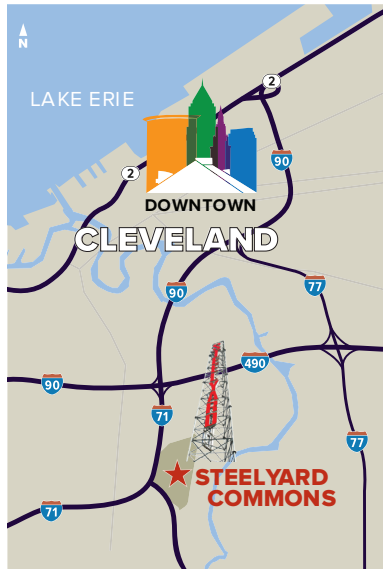

SHOP

Cleveland

AT STEELYARD COMMONS

SHOPPING

- | | | | |
|---------------------------------------|------------------------|------------------------|---------------------|
| 29 NAILS | DOLLAR TREE | KAY JEWELERS | RUE 21 |
| ALDI | DTLR | KEYBANK | SALLY BEAUTY SUPPLY |
| AMERICA'S BEST CONTACTS & EYE GLASSES | FAMOUS FOOTWEAR | LAROUX CREOLE KITCHEN | SKECHERS |
| AT&T | GAMESTOP | MARSHALLS | SPECTRUM |
| BATH & BODY WORKS | GNC | MATTRESS FIRM | T - MOBILE |
| BRIGHT NOW! DENTAL | GOAUTO | OLD NAVY | TARGET |
| BURLINGTON | GREAT CLIPS | PARTY CITY | THE EXCHANGE |
| CARTERS | HOME DEPOT | PETCO | VERIZON WIRELESS |
| | K&G FASHION SUPERSTORE | RAINBOW & RAINBOW KIDS | WALMART SUPERCENTER |

3447 STEELYARD DRIVE ♦ CLEVELAND, OHIO 44109
WWW.STEELYARD-COMMONS.COM

Steelyard

ONLY 5 MINUTES FROM DOWNTOWN

A unique supersized shopping center that features essential shopping and eateries. Enjoy walking a one-mile stretch of the famous Ohio and Erie Towpath Trail and witness the reclaimed architectural features and steel exhibits located at Steelyard Commons which pay tribute to Cleveland's rich industrial heritage.

3447 STEELYARD DRIVE ♦ CLEVELAND, OHIO 44109

WWW.STEELYARD-COMMONS.COM

SHOPPING CENTER
MANAGED BY:

FIRST INTERSTATE
PROPERTIES, L.P.