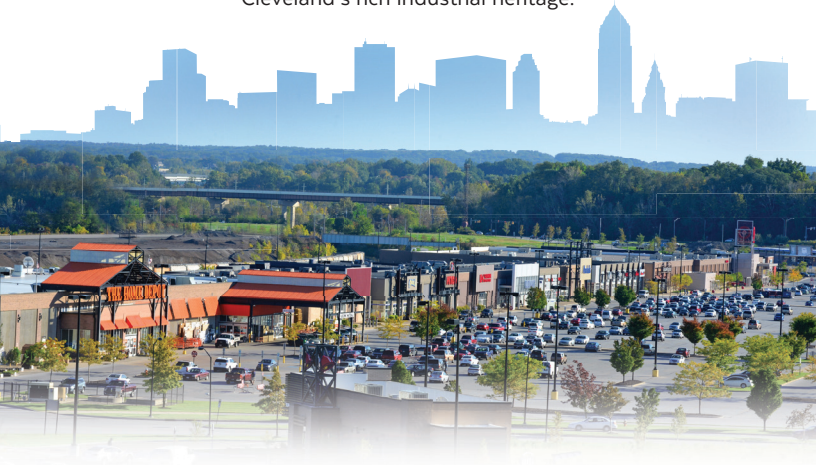

3447 STEELYARD DRIVE ♦ CLEVELAND, OHIO 44109
WWW.STEELYARD-COMMONS.COM

Steelyard

ONLY 5 MINUTES FROM DOWNTOWN

A unique supersized shopping center that features essential shopping and eateries. Enjoy walking a one-mile stretch of the famous Ohio and Erie Towpath Trail and witness the reclaimed architectural features and steel exhibits located at Steelyard Commons which pay tribute to Cleveland's rich industrial heritage.