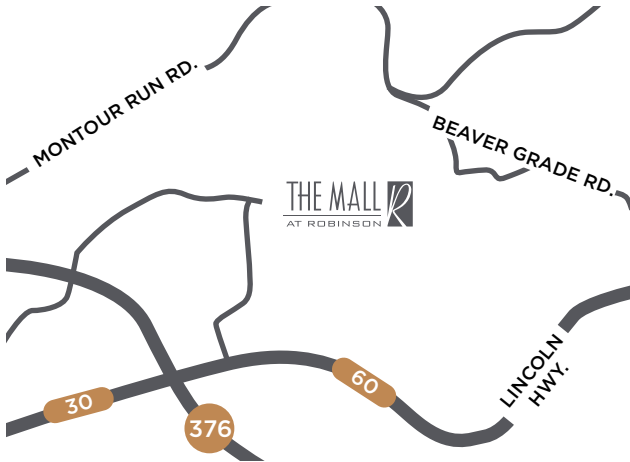

THE MALL

AT ROBINSON

SHOP. DINE. PLAY. SAVE.

Visitors to The Mall at Robinson can access Traveler Perks using the QR code on the back to enjoy shopping and dining offers from participating shops and restaurants.

Where Life + Style Connect
ShopRobinsonMall.com |     @MallatRobinson

Located in the western Pittsburgh suburbs near two major highways and just minutes from Pittsburgh International Airport, The Mall at Robinson is a great shopping center for the whole family. Enjoy community activity, special events and experiences in a bright and lively indoor shopping environment. Score deals, WIN with tax-free shopping on clothing every day, or take a time out and relax and recharge as you enjoy this 'Burgh in the 'Burbs vibe.

SCAN THE QR CODE BELOW TO ACCESS THE TRAVELER PERKS OFFERS

THE MALL AT ROBINSON

100 ROBINSON CENTRE DR., PITTSBURGH, PA 15108
412.298.8998 | tourism@shoprobinsonmall.com

Where Life + Style Connect

ShopRobinsonMall.com | [f](#) [@](#) [t](#) @MallatRobinson