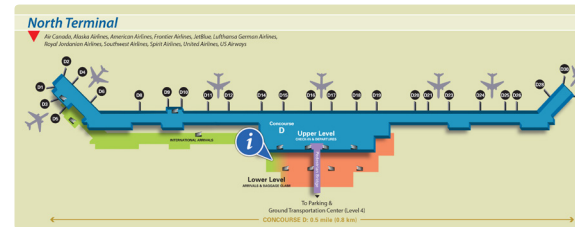

Detroit Metropolitan Wayne County Airport

Detroit Metro is one of the nation's largest airports. Located in the city's southwest side, Detroit Metro serves Greater Detroit and its surrounding counties.

Detroit Metropolitan Wayne County Airport

1 Detroit Metro Airport, Detroit, MI 48242

35 MILLION

Visitors passed through Detroit Metropolitan Wayne County Airport last year.

Eye-catching and visually dominate, your marketing promotion will receive maximum exposure. Framed as a mini-poster, your brochure/magazine promotion will stand front and center. Premium displays accommodate a substantial stack of brochures ensuring an ample supply is available to meet the high volume of tourist and visitor traffic at this location.

CTM Premium displays are located in baggage claim area of the airport.

Brochure Distribution

Brochure Size: 4" wide x 9" high

Travel Guide: 8 1/2" wide x 11 1/2" high

www.ctmmediagroup.com