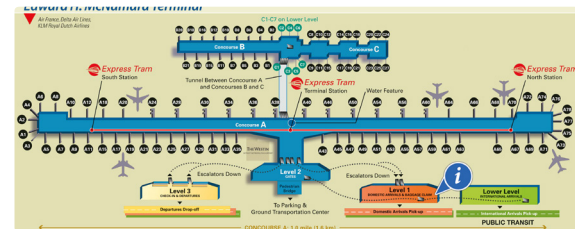

Detroit Metropolitan Wayne County Airport

Detroit Metro is one of the nation's largest airports. Located in the city's southwest side, Detroit Metro serves Greater Detroit and its surrounding counties.

Detroit Metropolitan Wayne County Airport

1 Detroit Metro Airport, Detroit, MI 48242

35 MILLION

Visitors passed through Detroit Metropolitan Wayne County Airport last year.

Eye-catching and visually dominate, your marketing promotion will receive maximum exposure. Framed as a mini-poster, your brochure/magazine promotion will stand front and center. Premium displays accommodate a substantial stack of brochures ensuring an ample supply is available to meet the high volume of tourist and visitor traffic at this location.

CTM Premium displays are located in baggage claim area of the airport.

Brochure Distribution

Brochure Size: 4" wide x 9" high

Travel Guide: 8 1/2" wide x 11 1/2" high

www.ctmmediagroup.com